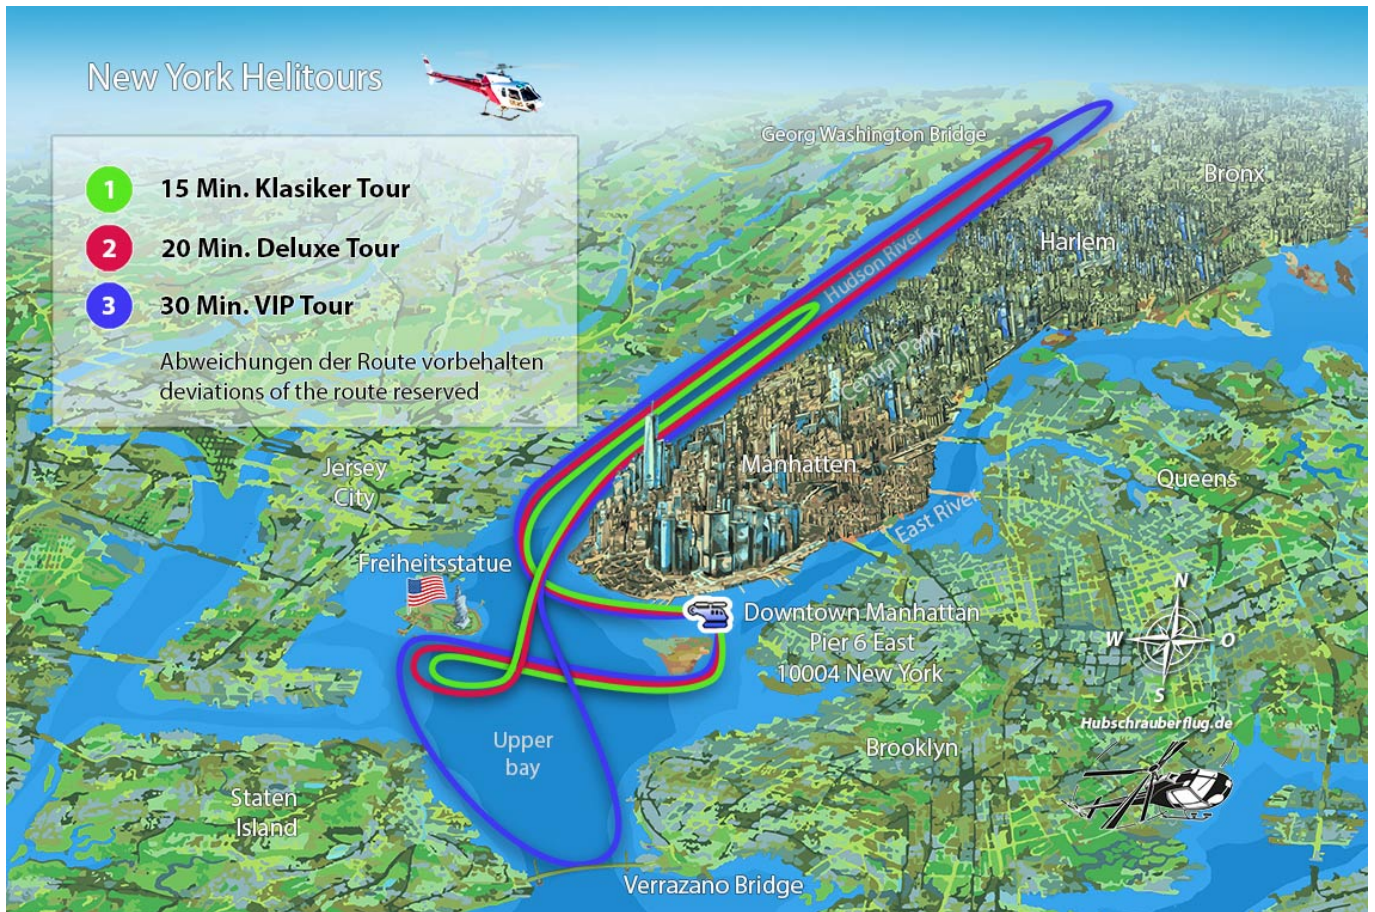

Fly off the pier of downtown Manhattan. See Manhattan and Brooklyn Bridge, Statue of Liberty and Central Park or Harlem and the most fascinating skyline in the world with the Empire State Building and Chrysler Buildings from the helicopter. Your flight highlight will be the Big Apple!

Panoramamap New York

Routes Helicopter tours New York

Red 15 min. / blue = 20 min. / green = 30 min. tour flights

Wann machen Sie einen Hubschrauberflug ab New York?